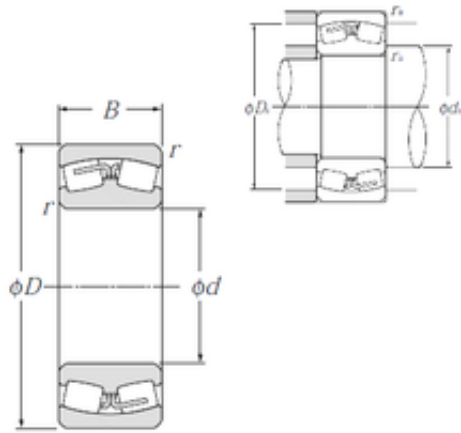

China 6203 Bearing Supplier

24176B NTN Spherical Roller Bearings

Bearing No. 24176B

Size	380x620x243 mm
Bore Diameter	380 mm
Outer Diameter	620 mm
Width	243 mm
d	380 mm
D	620 mm
B	243 mm
C	243 mm
r min.	5 mm
da min.	402 mm
Da max.	598 mm
ra max.	4 mm
Weight	292 Kg
Basic dynamic load rating (C)	4 800 kN
Basic static load rating (C0)	9 650 kN
(Grease) Lubrication Speed	450 r/min
(Oil) Lubrication Speed	590 r/min
Calculation factor (e)	0,39
Calculation factor (Y0)	1,69
Calculation factor (Y1)	1,73

24176B Bearing 2D drawings and 3D CAD models